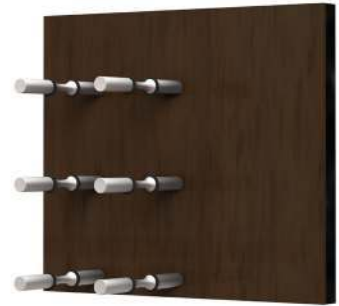

ULTRA FUSION

Fusion Panel HZ (Label-Out)

FEATURES

- + Modern, sleek design makes any area organized and aesthetically pleasing.
- + Stores bottles horizontally allowing moisture to the cork and maximizing label visibility.
- + Wall-mounted wine rack that is easy to install and includes mounting hardware.
- + Scratch and mar resistant.
- + Holds up to 9 wine bottles
- + CAD blocks available

PANEL FINISH OPTIONS

Alumasteel White Acrylic Black Acrylic Dark Stain

PEG FINISH OPTIONS

Brushed Aluminum Matte Black Satin Aluminum